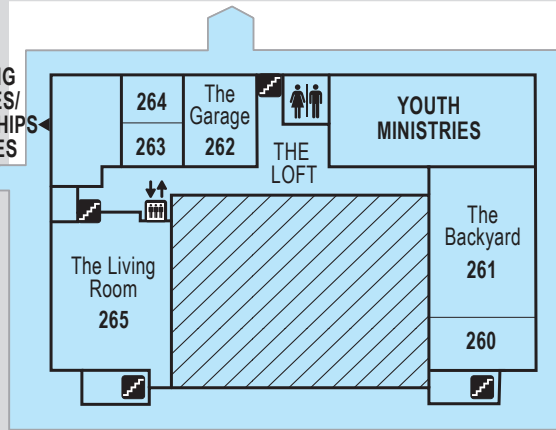

EQUIPPING
MINISTRIES/
RELATIONSHIPS
MINISTRIES

BLALOCK

LEGEND

-  STAIRWAYS
-  ELEVATORS
-  RESTROOMS
-  ENTRANCES
-  INFORMATION
-  LIMITED MOBILITY PARKING
-  COMMUNITY LIFE CENTER
-  MINISTRY CENTER
-  SANCTUARY

Second Floor

MEMORIAL DRIVE