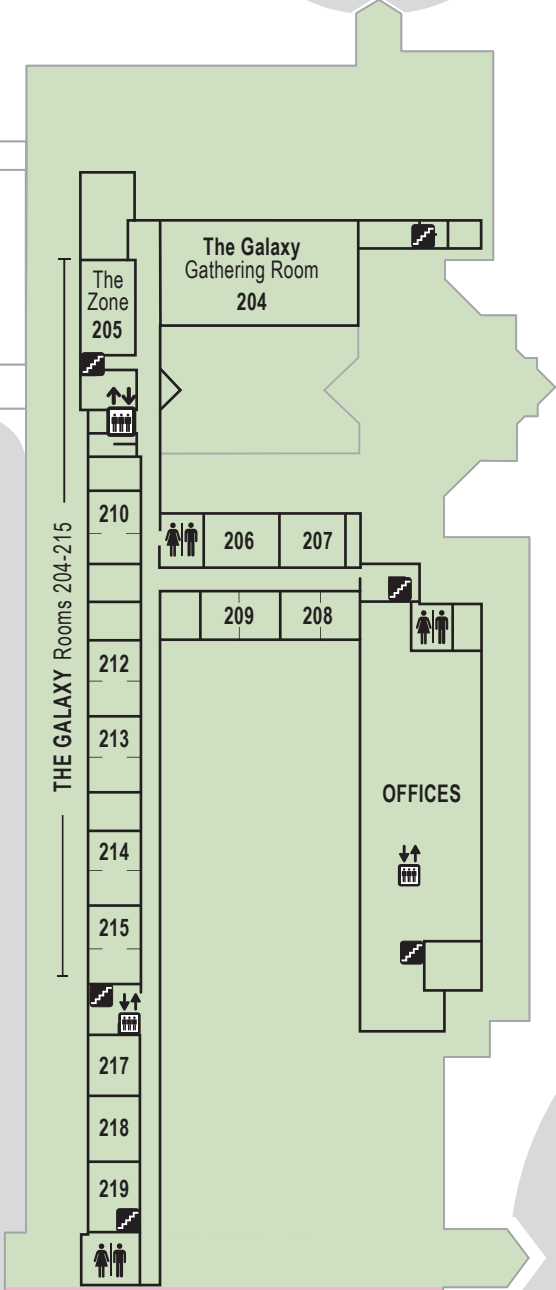

EQUIPPING
MINISTRIES/
RELATIONSHIPS
MINISTRIES

BLALOCK

LEGEND

-  STAIRWAYS
-  ELEVATORS
-  RESTROOMS
-  ENTRANCES
-  INFORMATION
-  LIMITED MOBILITY PARKING
-  COMMUNITY LIFE CENTER
-  MINISTRY CENTER
-  SANCTUARY

Second Floor

MEMORIAL DRIVE